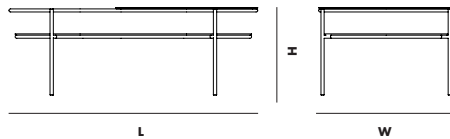

VERDE COFFEE TABLE

DESIGNED BY RIKKE FROST

THE ELEGANT LINES FROM THE VERDE MIRROR HAS BEEN TRANSFERRED INTO A COFFEE TABLE. THE OVAL-SHAPED METAL CONSTRUCTION IS DESIGNED WITH TWO TABLETOPS. THE LOWER IN BLACK PAINTED OAK VENEER AND THE CIRCULAR TOP IN MARBLE. THE SPACE CREATED BETWEEN THE TWO TABLETOPS IS IDEAL FOR FLOWERS AND PLANTS.

LAUNCH

2018

CATEGORY

TABLES

TABLE TOP

BLACK PAINTED OAK VENEER
BLACK MARBLE (NERO MEROQUINA)
BROWN MARBLE (EMPERADOR)
GREEN MARBLE

FRAME

BLACK PAINTED METAL FRAME

ASSEMBLY

FRAME IS FULLY ASSEMBLED
PLACE THE MARBLE TABLETOP IN THE CIRCULAR FRAME

PACKAGING DIMENSIONS

L 1100 x W 640 x H 430 MM (FRAME)
L 43.3 x W 25.2 x H 16.9 "
L 680 x W 680 x H 100 MM (TABLE TOP)
L 26.8 x W 26.8 x H 3.9 "

MAINTENANCE

FOR GUIDELINES, PLEASE DOWNLOAD OUR CARE AND CLEANING INSTRUCTIONS AT WWW.WOUD.DK/TAKECARE/

DIMENSIONS

L 1060 x W 600 x H 410 MM
L 41.7 x W 23.6 x H 16.1 "

MARBLE TOP

Ø 600 x H 15 MM
Ø 23.6 x H 0.6 "

ITEM NO / COLOUR

110751 BLACK MARBLE
110752 BROWN MARBLE
110754 GREEN MARBLE

WOUD