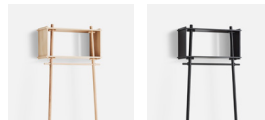

MOUNTING

TWO KEYHOLES ON THE BACK

SCREWS

INCLUDED

WALL PLUGS

NOT INCLUDED

PACKAGING DIMENSIONS

L 1154 x D 360 x H 110 MM

L 45.4 x D 14.2 x H 4.3 "

MAINTENANCE

FOR DAILY CARE, WIPE OFF WITH A CLEAN, MOIST CLOTH FOLLOWED BY A SOFT DRY CLOTH

DIMENSIONS

L 800 x D 300 x H 2000 MM

L 31.4 x D 11.8 x H 78.7 "

ITEM NO / COLOUR

120208 WHITE PIGMENTED LACQUERED OAK