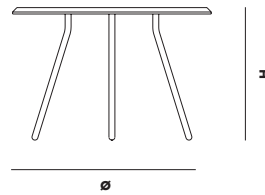

DIMENSIONS

H 395 / 440 x Ø 600 MM
H 15.5 / 17.3 x Ø 23.6 "

ITEM NO / COLOUR

110520	CONCRETE (Ø 600 x H 405)
110519	CONCRETE (Ø 600 x H 445)
110567	CONCRETE (Ø 600 x H 490)
110540	BLACK PAINTED ASH (Ø 600 x H 405)
110541	BLACK PAINTED ASH (Ø 600 x H 445)
110565	BLACK PAINTED ASH (Ø 600 x H 490)
110521	BLACK FENIX LAMINATE (Ø 600 x H 405)
110518	BLACK FENIX LAMINATE (Ø 600 x H 445)
110569	BLACK FENIX LAMINATE (Ø 600 x H 490)
110539	BEIGE FENIX LAMINATE (Ø 600 x H 405)
110530	BEIGE FENIX LAMINATE (Ø 600 x H 445)
110568	BEIGE FENIX LAMINATE (Ø 600 x H 490)

WOUD

SOROUND COFFEE TABLE (75 CM)

DESIGNED BY NUR DESIGN

SOROUND IS A SIMPLE, SLEEK AND MODERN TAKE ON A COFFEE TABLE. THE CONSTRUCTION WITH THE SOFTNESS OF THE CIRCULAR TABLETOP AND THE ELEGANT BLACK TABLE LEGS FORMS A NEW INTERPRETATION OF THE CLASSIC COFFEE TABLE. THE SOROUND SERIES COMES IN DIFFERENT SIZES AND HEIGHTS, WHICH ALLOWS FOR OVERLAPPING STRUCTURE.

DIMENSIONS

H 405 / 445 / 490 x Ø 750 MM
H 15.9 / 17.5 / 19.2 x Ø 29.5 "

ITEM NO / COLOUR

110542 BLACK PAINTED ASH (Ø 750 x H 405)
110543 BLACK PAINTED ASH (Ø 750 x H 445)
110566 BLACK PAINTED ASH (Ø 750 x H 490)
110525 BLACK FENIX LAMINATE (Ø 750 x H 405)
110526 BLACK FENIX LAMINATE (Ø 750 x H 445)
110590 BLACK FENIX LAMINATE (Ø 750 x H 490)