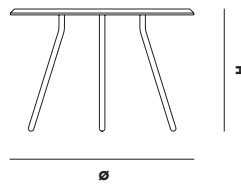

SOROUND SIDE TABLE (45 CM)

DESIGNED BY NUR DESIGN

SOROUND IS A SIMPLE, SLEEK AND MODERN TAKE ON A COFFEE TABLE. THE CONSTRUCTION WITH THE SOFTNESS OF THE CIRCULAR TABLETOP AND THE ELEGANT BLACK TABLE LEGS FORMS A NEW INTERPRETATION OF THE CLASSIC COFFEE TABLE. THE SOROUND SERIES COMES IN DIFFERENT SIZES AND HEIGHTS, WHICH ALLOWS FOR OVERLAPPING STRUCTURE.

LAUNCH

2020

CATEGORY

TABLES

TABLE TOP

PAINTED ASH

LEGS

BLACK PAINTED METAL

ASSEMBLY

INSTRUCTIONS MANUAL INCLUDED

MAINTENANCE

FOR GUIDELINES, PLEASE DOWNLOAD OUR CARE AND CLEANING INSTRUCTIONS AT WWW.WOUD.DK/TAKECARE/

DIMENSIONS

H 405 / 445 / 490 x Ø 450 MM

H 15.9 / 17.5 / 19.2 x Ø 17.7 "

ITEM NO / COLOUR

110600 BLACK PAINTED ASH (Ø 450 x H 405)

110601 BLACK PAINTED ASH (Ø 450 x H 445)

110550 BLACK PAINTED ASH (Ø 450 x H 490)

WOUD