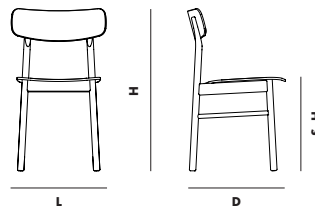

PACKAGING DIMENSIONS

L 605 x D 545 x H 1005 MM
L 23.8 x D 21.5 x H 39.6 "

MAINTENANCE

FOR DAILY CARE, WIPE OFF WITH A CLEAN,
MOIST CLOTH FOLLOWED BY A SOFT DRY CLOTH

DIMENSIONS

L 473 x D 486 x H 787 / S-H 449 MM