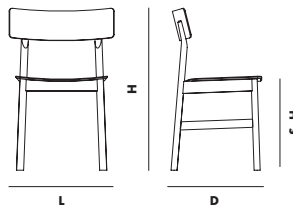

PACKAGING DIMENSIONS

L 605 x D 545 x H 1005 MM
L 23.8 x D 21.5 x H 39.6 "

MAINTENANCE

FOR DAILY CARE, WIPE OFF WITH A CLEAN, MOIST CLOTH
FOLLOWED BY A SOFT DRY CLOTH

DIMENSIONS

L 473 x D 486 x H 787 / S-H 449 MM
L 18.6 x D 19.1 x H 30.9 / S-H 17.7"