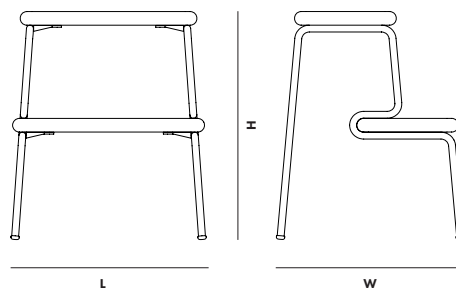

## SLALOM STEP STOOL

DESIGNED BY STUDIO DEJAWU

The Slalom step stool is beautifully shaped by smoothly bent metal legs that embrace solid oak planks. Its minimalist form combines the sturdiness of the frame with the softness of the steps, which brings comfort and reliability to the design. The silhouette of the stool is inspired by a skiing trip to northern Sweden, capturing the movement and dynamics of sinuous slalom traces carved into the snow.

**LAUNCH**  
2023

**CATEGORY**  
Seating

**MATERIALS**  
White pigmented lacquered solid oak  
Black painted metal (smooth surface)

**ASSEMBLY**  
Assembly instruction included

**SCREWS**  
Included

**PACKAGING DIMENSIONS**  
L 460 x W 550 x H 190 MM  
L 18.1 x W 21.7 x H 4.9 "

**MAINTENANCE**  
For daily care, wipe off with a clean, moist cloth followed by a soft dry cloth.  
For further care instructions, visit our website at [www.woudesign.com](http://www.woudesign.com)

**DIMENSIONS**  
L 410 x W 410 x H 500 MM  
L 16.1 x W 16.1 x H 19.7 "