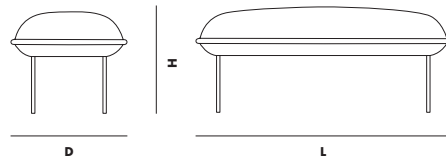

DIMENSIONS

L 1200 x D 450 x H 460 MM

L 47.2 x D 17.7 x H 18.1 "

SEAT HEIGHT

460 MM/18.1 IN

SEAT DEPTH

450 MM/17.7 IN

WEIGHT

16 kg

WOOD