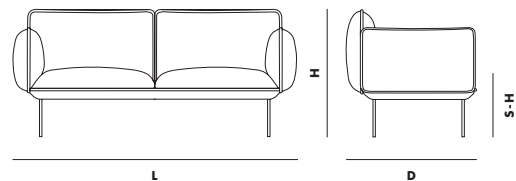

NAKKI TWO-SEATER

DESIGNED BY MIKA TOLVANEN

THE NAKKI SERIES IS DESIGNED TO ADD A CHEERFUL PERSONALITY IN THE ROOM. THE SOFA HAS AMPLE AND FIRM PADDING CREATING A COMFORTABLE SEATING EXPERIENCE WITHOUT LOSING ITS SHAPE. ITS SQUARE FORM AND STRAIGHT LEGS ARE CONTRASTED WITH ITS SOFT SHAPES ON THE SEATING. THE ROUNDED EDGES AND A MINIMALISTIC TAKE ON CLASSIC SOFA LEGS GIVE NAKKI ITS CHARACTERISTIC AND LOUNGY FEEL.

YEAR OF DESIGN

2015

CATEGORY

Sofas

MATERIALS

Plywood, Metal, Foam, Elastic belts and upholstery fabric

LEGS

Black painted metal

FABRIC

Available in predefined price groups - both leather and fabric
Explore our fabric collection at woud.dk/fabric-collection

COM-ORDERS

Available upon request. COM must be approved by WOUD

ASSEMBLY

Instructions manual and screws included

FIRE RETARDENT FOAM

Available upon request (Standard for all Great Britain-orders)

MAINTENANCE

For specific care instructions and maintenance, please visit the website of the upholstery supplier

DIMENSIONS

L 1800 x D 780 x H 830 / S-H 455 MM

L 70.8 x D 30.7 x H 32.6 / S-H 17.9 "

SEAT HEIGHT

455 MM/17.9 IN

SEAT DEPTH

560 MM/22.0 IN

WEIGHT

50 kg

WOUD