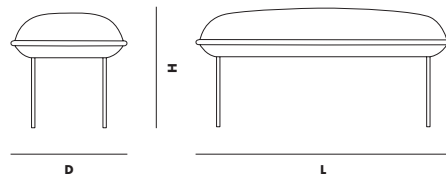

NAKKI TALL BENCH

DESIGNED BY MIKA TOLVANEN

THE NAKKI SERIES IS DESIGNED TO ADD A CHEERFUL PERSONALITY IN THE ROOM. THE SOFA HAS AMPLE AND FIRM PADDING CREATING A COMFORTABLE SEATING EXPERIENCE WITHOUT LOSING ITS SHAPE. ITS SQUARE FORM AND STRAIGHT LEGS ARE CONTRASTED WITH ITS SOFT SHAPES ON THE SEATING. THE ROUNDED EDGES AND A MINIMALISTIC TAKE ON CLASSIC SOFA LEGS GIVE NAKKI ITS CHARACTERISTIC AND LOUNGY FEEL.

YEAR OF DESIGN

2015

CATEGORY

Sofas

MATERIALS

Plywood, Metal, Foam, Elastic belts and upholstery fabric

LEGS

Black painted metal

FABRIC

Available in predefined price groups - both leather and fabric
Explore our fabric collection at woud.dk/fabric-collection

COM-ORDERS

Available upon request. COM must be approved by WOOD

ASSEMBLY

Instructions manual and screws included

FIRE RETARDENT FOAM

Available upon request (Standard for all Great Britain-orders)

MAINTENANCE

For specific care instructions and maintenance, please visit the website of the upholstery supplier

DIMENSIONS

L 1200 x D 450 x H 510 MM

L 47.2 x D 17.7 x H 20.1 "

SEAT HEIGHT

510 MM/20.1 IN

SEAT DEPTH

450 MM/17.7 IN

WEIGHT

16 kg

WOOD