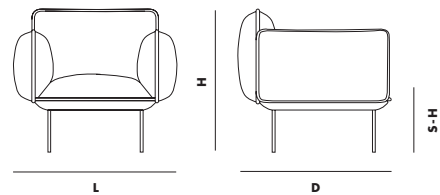

DIMENSIONS

L 850 x D 750 x H 830 x S/H 455 MM

L 33.4 x D 29.5 x H 32.6 x S/H 17.9 "

SEAT HEIGHT

455 MM/17.9 IN

SEAT DEPTH

560 MM/22.0 IN

WEIGHT

32 kg

WOOD