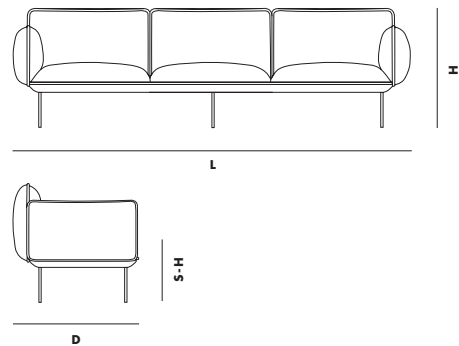

NAKKI THREE-SEATER

DESIGNED BY MIKA TOLVANEN

THE NAKKI SERIES IS DESIGNED TO ADD A CHEERFUL PERSONALITY IN THE ROOM. THE SOFA HAS AMPLE AND FIRM PADDING CREATING A COMFORTABLE SEATING EXPERIENCE WITHOUT LOSING ITS SHAPE. ITS SQUARE FORM AND STRAIGHT LEGS ARE CONTRASTED WITH ITS SOFT SHAPES ON THE SEATING. THE ROUNDED EDGES AND A MINIMALISTIC TAKE ON CLASSIC SOFA LEGS GIVE NAKKI ITS CHARACTERISTIC AND LOUNGY FEEL.

YEAR OF DESIGN

2015

CATEGORY

Sofas

MATERIALS

Plywood, Metal, Foam, Elastic belts and upholstery fabric

LEGS

Black painted metal

FABRIC

Available in predefined price groups - both leather and fabric
Explore our fabric collection at woud.dk/fabric-collection

COM-ORDERS

Available upon request. COM must be approved by WOOD

ASSEMBLY

Instructions manual and screws included

FIRE RETARDENT FOAM

Available upon request (Standard for all Great Britain-orders)

MAINTENANCE

For specific care instructions and maintenance, please visit the website of the upholstery supplier

DIMENSIONS

L 2450 x D 780 x H 830 / S-H 455 MM

L 96.4 x D 30.7 x H 32.6 / S-H 17.9 "

SEAT HEIGHT

455 MM/17.9 IN

SEAT DEPTH

560 MM/22.0 IN

WEIGHT

105 kg

WOOD