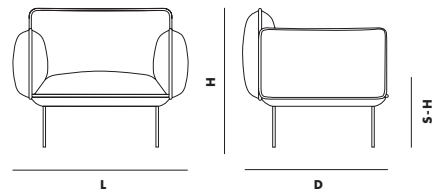

DIMENSIONS

L 970 x D 780 x H 830 / S-H 455 MM
L 38.1 x D 30.7 x H 32.6 / S-H 17.9 "

SEAT HEIGHT

455 MM/17.9 IN

SEAT DEPTH

560 MM/22.0 IN

WEIGHT

32 kg

WOUD