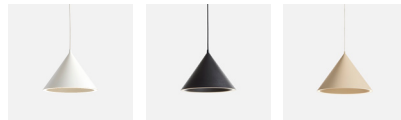

ANNULAR PENDANT (SMALL)

DESIGNED BY MSDS STUDIO

THE ANNULAR PENDANT IS A MODERN INTERPRETATION OF THE CLASSIC CONE PENDANT. IT PAIRS TWO PRIMARY FORMS; A CONICAL SHADE PAIRED WITH A PERFECT RING OF LIGHT AT THE PERIMETER. ANNULAR IS A RESULT OF RETHINKING THE LIGHT. THE INNOVATIVE USE OF LED MAKES NO BULB VISIBLE CREATING A CLEAN EXPRESSION.

YEAR OF DESIGN

2016

CATEGORY

LIGHTING

MATERIAL

ALUMINIUM

CORD

FABRIC COVERED CORD (3000 MM)
MATCHING THE PENDANT IN COLOUR

SPECIFICATIONS

REPLACEABLE LED 15W
NON-DIMMABLE
NOT COMPATIBLE WITH DALI
IP20, CLASS II
3000 KELVIN, 523 LUMEN

VERSIONS AVAILABLE

CE

ENERGY LABEL

A++

CANOPY

ROUND METAL IN MATCHING COLOUR AS THE PENDANT
(H 40 x Ø 110 MM)

DIMMABLE

NO

MAINTENANCE

FOR DAILY CARE, WIPE OFF WITH A CLEAN,
MOIST CLOTH FOLLOWED BY A SOFT DRY CLOTH.

DIMENSIONS

H 238 x Ø 320 MM
H 9.3 x Ø 12.5 "

ITEM NO / COLOUR

137040 WHITE (CE)
137041 BLACK (CE)
137042 BEIGE (CE)

WOUD