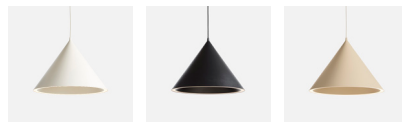

ANNULAR PENDANT (LARGE)

DESIGNED BY MSDS STUDIO

THE ANNULAR PENDANT IS A MODERN INTERPRETATION OF THE CLASSIC CONE PENDANT. IT PAIRS TWO PRIMARY FORMS; A CONICAL SHADE PAIRED WITH A PERFECT RING OF LIGHT AT THE PERIMETER. ANNULAR IS A RESULT OF RETHINKING THE LIGHT. THE INNOVATIVE USE OF LED MAKES NO BULB VISIBLE CREATING A CLEAN EXPRESSION.

YEAR OF DESIGN

2016

CATEGORY

LIGHTING

MATERIAL

ALUMINIUM

CORD

FABRIC COVERED CORD (3000 MM)
MATCHING THE PENDANT IN COLOUR

SPECIFICATIONS

REPLACEABLE LED 15W
NON-DIMMABLE
NOT COMPATIBLE WITH DALI
IP20, CLASS II
3000 KELVIN, 523 LUMEN

VERSIONS AVAILABLE

CE

ENERGY LABEL

A++

CANOPY

ROUND METAL IN MATCHING COLOUR AS THE PENDANT
(H 40 x Ø 110 MM)

DIMMABLE

NO

MAINTENANCE

FOR DAILY CARE, WIPE OFF WITH A CLEAN,
MOIST CLOTH FOLLOWED BY A SOFT DRY CLOTH.

DIMENSIONS

H 324 x Ø 468 MM
H 12.7 x Ø 18.4 "

ITEM NO / COLOUR

137046 WHITE
137047 BLACK
137048 BEIGE

WOUD