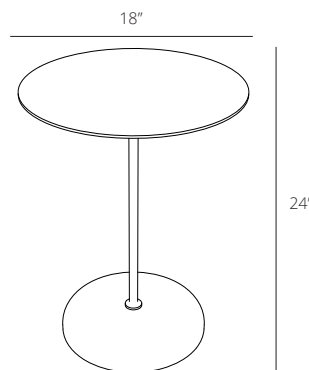

Warranty

1 years

CAST STONE BASE

BLACK TERRAZZO

CAST STONE BASE

WHITE TERRAZZO

POWDERCOATED STEEL

MATTE BLACK