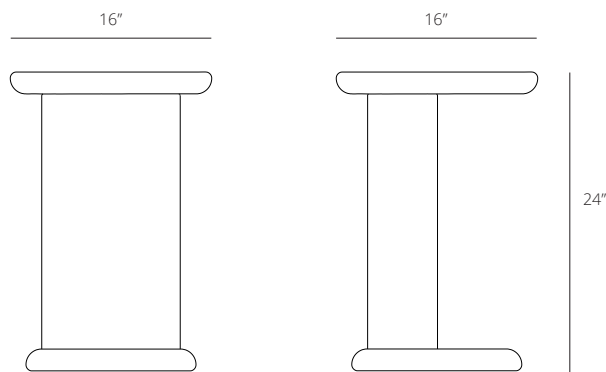

# Toadstool Side Table

Gully Collection

## PRODUCT INFO

<b>Description</b>	The Toadstool tables marry traditional solid-wood construction to the whimsy and poetry of nature. Meant to look like they were grown as much as they were shaped by human hands, Toadstool will nestle into your home with meditative grace.	<b>Construction</b>	Heirloom quality through and through. Solid Ash top and base with a thoughtfully sculpted edge and subtle basin lip. The leg is thick, formed plywood with solid ash veneer.
<b>Dimensions</b>	Overall: H:24" W:16" D:16"	<b>Care</b>	Wipe clean with a soft cloth.
<b>Assembly</b>	Fully Assembled	<b>Lead time</b>	In stock ships in 2 business days Custom requests and backorders ship in 12 - 16 weeks
<b>Finishes</b>	Black Ash, Natural Ash and Deep Greylac	<b>Warranty</b>	1 years