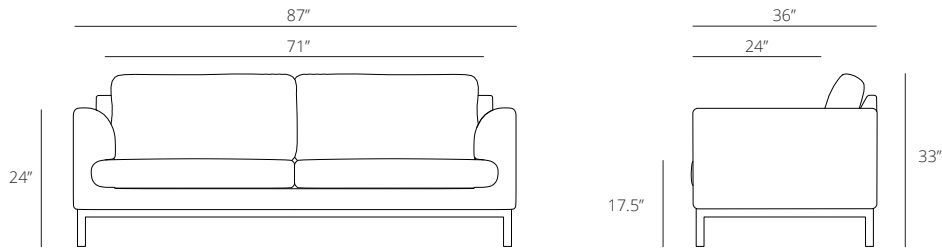

Warranty

3 Years

UPHOLSTERY / WOOD LEGS

CLOUD / OAK

UPHOLSTERY / WOOD LEGS

CHAR / WALNUT

UPHOLSTERY / WOOD LEGS

LAGOON / OAK