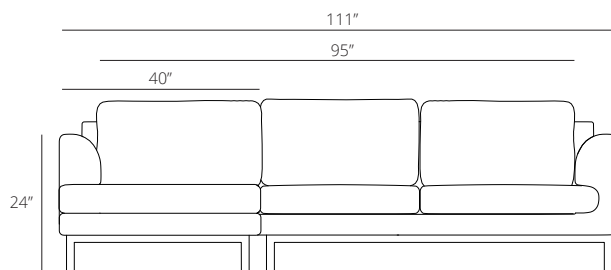

Tide Sectional

Staple Collection

PRODUCT INFO

Description Timeless yet contemporary, this sectional imparts a wave of classic comfort with an undertow of modern restraint. The gentle rolling curves enveloping the structural body add a feminine softness that withstands passing trends. Available in right or left chaise configurations to work with any layout.

Construction Contract quality inside and out - Solid pine and plywood frame wrapped in commercial grade upholstery fabrics with hardwood legs.

Dimensions Overall: H:33" W:111" D:36"
Seat Dimensions: H:17.5" W:95" D:24"
Chaise: H:33" W:40" D:60"

Care Vacuum regularly with a soft brush attachment. Immediately blot spills with a clean white cloth, moving toward the center of the spill. Do not rub. Cleaning code: S

Assembly Easy assembly with included instructions and tool

Lead time In stock ships in 2 business days Custom requests and backorders ship in 12 - 16 weeks

Finishes Lagoon with Walnut base, Cloud with Oak or Walnut base, Char with Walnut base. Custom finishes available - Contact us!

Warranty 3 years

UPHOLSTERY / WOOD LEGS

CLOUD / WALNUT

UPHOLSTERY / WOOD LEGS

LAGOON / OAK

UPHOLSTERY / WOOD LEGS

CHAR / WALNUT

CLOUD / OAK