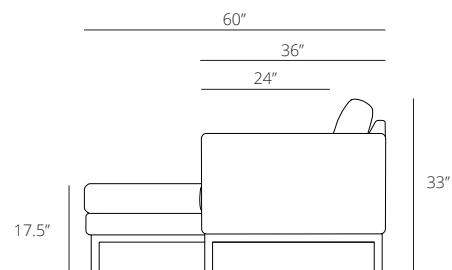

PRODUCT INFO

Description Timeless yet contemporary, this sectional imparts a wave of classic comfort with an undertow of modern restraint. The gentle rolling curves enveloping the structural body add a feminine softness that withstands passing trends. Available in right or left chaise configurations to work with any layout.

Construction Contract quality inside and out - Solid pine and plywood frame wrapped in commercial grade upholstery fabrics with hardwood legs.

Dimensions Overall: H:33" W:111" D:36"
Seat Dimensions: H:17.5" W:95" D:24"
Chaise: H:33" W:40" D:60"

Care Vacuum regularly with a soft brush attachment. Immediately blot spills with a clean white cloth, moving toward the center of the spill. Do not rub. Cleaning code: S

Assembly Easy assembly with included instructions and tool

Lead time In stock ships in 2 business days Custom requests and backorders ship in 12 - 16 weeks

Finishes Lagoon with Walnut base, Cloud with Oak or Walnut base, Char with Walnut base. Custom finishes available - Contact us!

Warranty 3 years