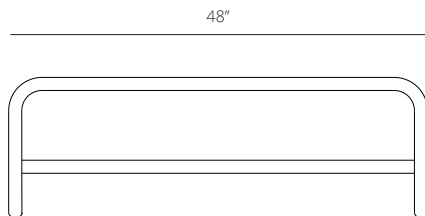

Warranty

1 years

SOLID WOOD FINISHES

BLACKASH

DEEP GREYLAC

NATURALASH