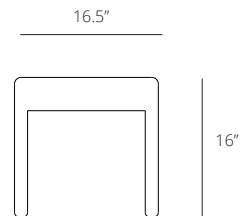

Warranty

1 years

SOLID WOOD FINISHES

BLACKASH

DEEP GREYLAC

NATURALASH