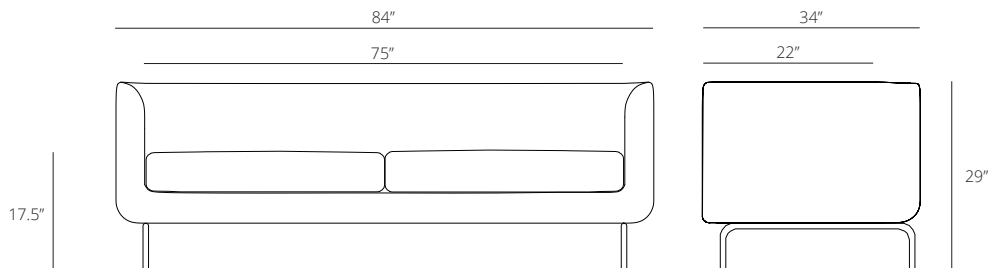

Hermit Sofa

Staple Collection

PRODUCT INFO

Description	Like an urban oasis, the Hermit Sofa is your own private space of solace. The high arm-rests and back provide a touch of solitude in any modern space. Stretch out on your own or share with a friend or two.	Construction	Contract quality inside and out - Solid pine and plywood frame wrapped in commercial grade upholstery fabrics with powder coated steel legs.
Dimensions	Overall: H:29" W:84" D:34" Seat Dimensions: H:17.5" W:75" D:22"	Care	Vacuum regularly with a soft brush attachment. Immediately blot spills with a clean white cloth, moving toward the center of the spill. Do not rub. Keep out of direct sunlight to avoid discoloration. Cleaning code: S
Assembly	Easy assembly with included instructions and tool	Lead time	In stock ships in 2 business days Custom requests and backorders ship in 16 weeks
Finishes	Choose between Chestnut Brown Leather, Nickel, Honey, and Pearl upholstery with Matte Black Steel Legs Custom finishes available. Contact us!	Warranty	3 years