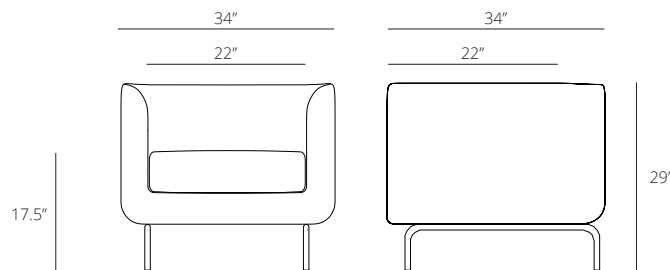

Warranty

3 years*

UPHOLSTERY

CHESTNUT LEATHER

DIJON

UPHOLSTERY

NICKEL

PEARL

POWDER COATED LEGS

MATTE BLACK