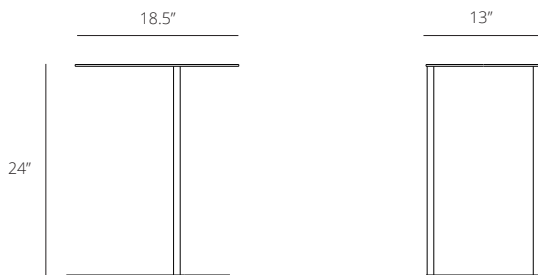

Lead time

In stock ships in 2 business days Custom requests and backorders ship in 12 - 16 weeks

NEST UP TO 8 TABLES

POWDER COATS

SMOKE

DUSK

BLUSH

OYSTER