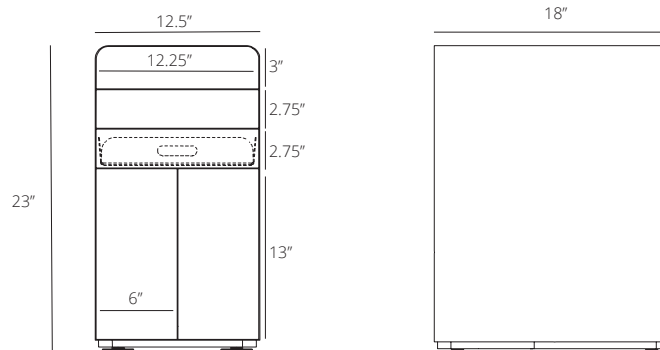

Care

Wipe clean with a soft cloth.

POWDER COAT

MATTE BLACK

POWDER COAT

WHITE