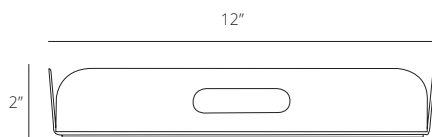

Care

Wipe clean with a soft cloth.

POWDER COAT

MATTE BLACK

POWDER COAT

WHITE