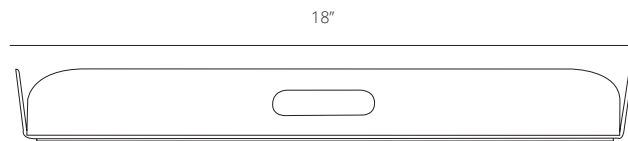

Care

Wipe clean with a soft cloth.

POWDER COAT

MATTE BLACK

POWDER COAT

WHITE