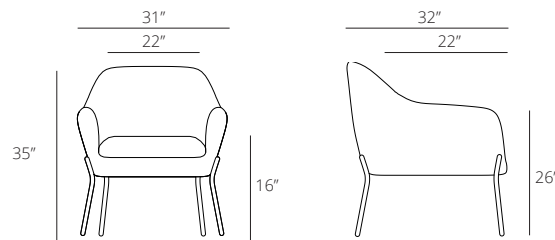

Warranty

3 years*

UPHOLSTERY

CHESTNUT BROWN LEATHER

ROSE

SCUBA

UPHOLSTERY

SILVER FOX

PEWTER

POWDER COATED LEGS

MATTE BLACK