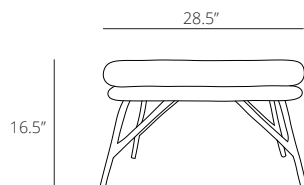

Warranty

3 years*

UPHOLSTERY / POWDER COAT

SMOKE / MATTE BLACK

GRAPHITE / MATTE BLACK

UPHOLSTERY / POWDER COAT

JAM / JAM

OYSTER / OYSTER