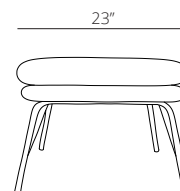

Warranty

3 years*