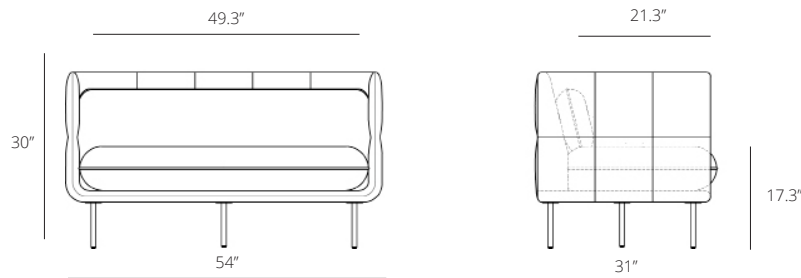

Certifications

CAL 117 - 2013 | TSCA Title VI Compliant | California 93120 Compliant for Formaldehyde Phase I Coal: Martindale >100k | Fog: Martindale: >100k | Marina Blue: Martindale >100k