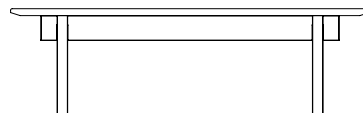

normann
C O P E N H A G E N

Collection Overview

Solid Table

H: 40 x L: 130 x D: 38,5 cm

normann
C O P E N H A G E N

Product Facts

Description

Solid is a minimalistic coffee table made from natural, solid materials that unite Scandinavian craftsmanship with the basic principles of Japanese architecture. The result is a timeless and sturdy coffee or side table with a simple design stripped of unnecessary details.