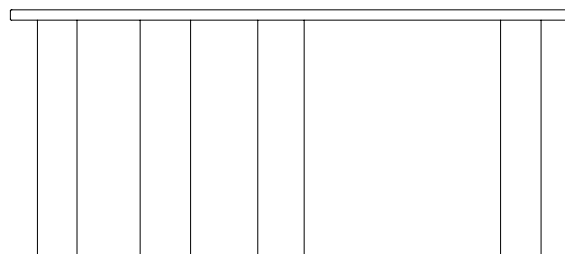

Sculp

Sculptural and organic silhouette

normann
C O P E N H A G E N

FOR PRODUCT INFORMATION, SWATCHES + ORDERING: HELLO@RYPEN.COM | 800.560.0554 | WWW.RYPEN.COM

Organic silhouettes and honest materials

Sculp is a sculptural coffee table that captures attention with its flowing and organic silhouette. The gracefully curved shape creates a striking contrast to the materials used, which consist of carefully crafted, straight planks of solid ash wood. With a desire for a free and imperfect design, the shape was hand-drawn. The result is a design characterized by its imperfect lines, evident in the dynamic contours of the tabletop and the unconventional yet appealing elliptical table legs.

normann
C O P E N H A G E N

Collection Overview

Sculp Coffee Table Small
H: 39 x L: 65 x D: 45,5 cm

Sculp Coffee Table Large
H: 47 x L: 109 x D: 64 cm

normann
C O P E N H A G E N

Product Facts

Description

Sculp is a sculptural coffee table characterized by its flowing, organic silhouette. Sculp is crafted from 100% solid ash wood and comes in two different sizes, the smaller variant designed to fit elegantly underneath the large one like a nestle table.