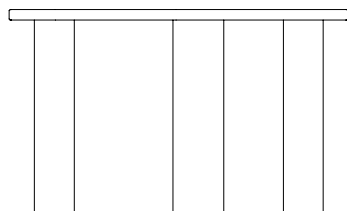

Sculp

Sculptural and organic silhouette

normann
C O P E N H A G E N

FOR PRODUCT INFORMATION, SWATCHES + ORDERING: HELLO@RYPEN.COM | 800.560.0554 | WWW.RYPEN.COM

Organic silhouettes and honest materials

Sculp is a sculptural coffee table that captures attention with its flowing and organic silhouette. The gracefully curved shape creates a striking contrast to the materials used, which consist of carefully crafted, straight planks of solid ash wood. With a desire for a free and imperfect design, the shape was hand-drawn. The result is a design characterized by its imperfect lines, evident in the dynamic contours of the tabletop and the unconventional yet appealing elliptical table legs.

normann
C O P E N H A G E N

Collection Overview

Sculp Coffee Table Small
H: 39 x L: 65 x D: 45,5 cm

Sculp Coffee Table Large
H: 47 x L: 109 x D: 64 cm

normann
C O P E N H A G E N

Product Facts

Description

Sculp is a sculptural coffee table characterized by its flowing, organic silhouette. Sculp is crafted from 100% solid ash wood and comes in two different sizes, the smaller variant designed to fit elegantly underneath the large one like a nestle table.