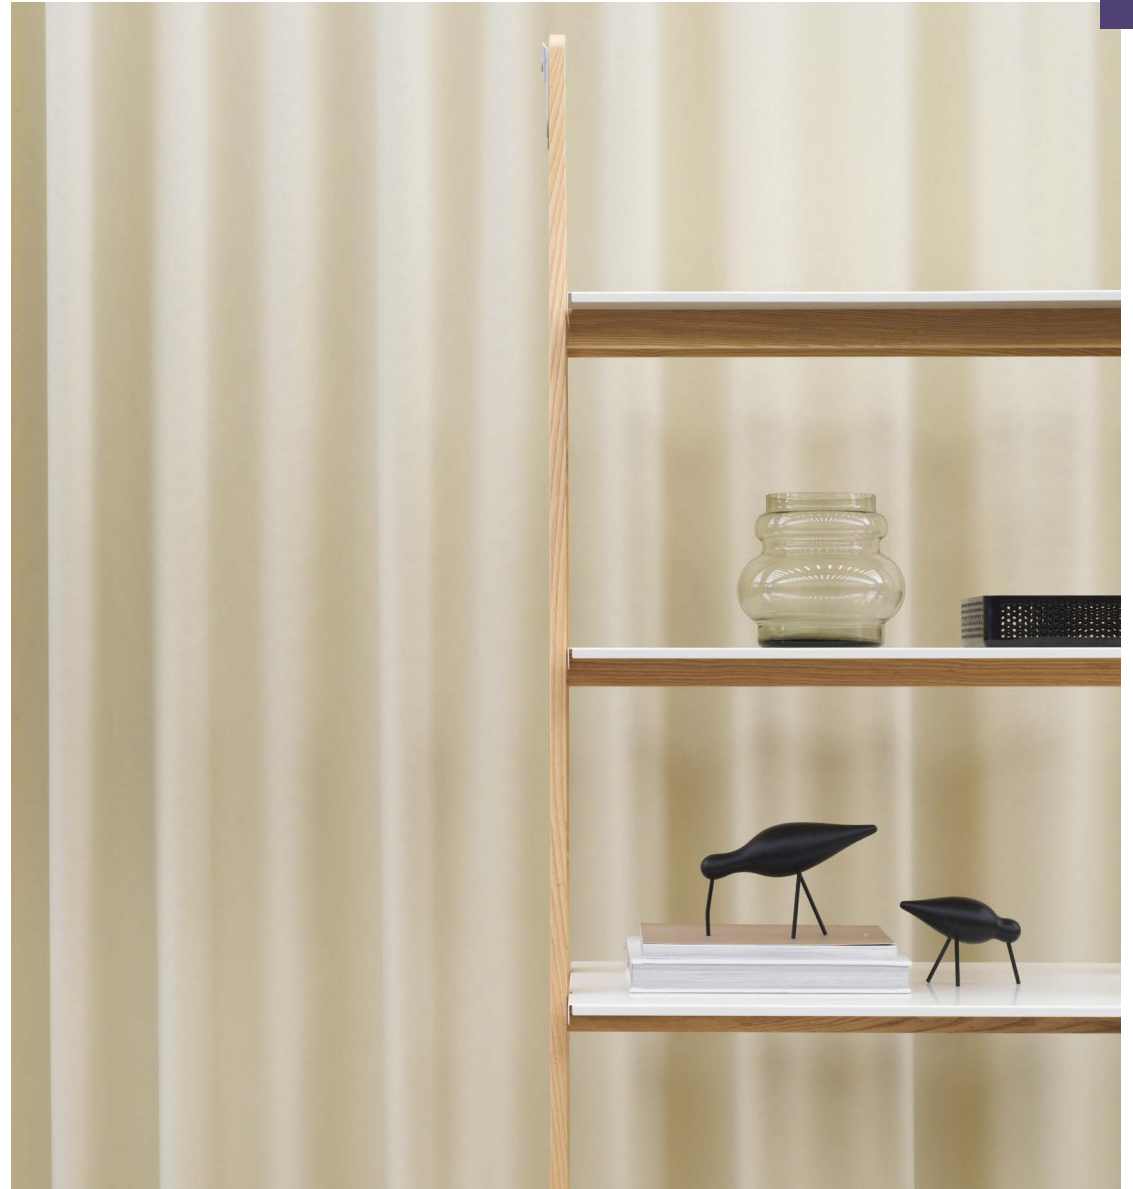

normann
C O P E N H A G E N

FOR PRODUCT INFORMATION, SWATCHES + ORDERING: HELLO@RYPEN.COM | 800.560.0554 | WWW.RYPEN.COM