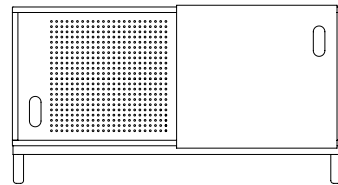

Collection Overview

Kabino Sideboard
H: 61 x L: 114 x D: 42 cm