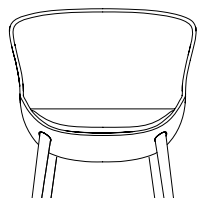

Hyg Lounge

Exclusive lounge series
inspired by "hygge"

normann
C O P E N H A G E N

FOR PRODUCT INFORMATION, SWATCHES + ORDERING: HELLO@RYPEN.COM | 800.560.0554 | WWW.RYPEN.COM

Made for “hygge”

No other word in the Danish language has become as internationally celebrated as “hygge”. “Hygge” is all about feeling good – security, warmth and comfort are all parts of its DNA, and it is precisely these qualities that provide the template for the Hyg lounge series. Hyg is an exclusive range, in which soft lines and encircling contours create a cozy and pleasant space. Characterized by its ample silhouette, Hyg radiates a primary organic purity. Its voluminous form is offset by a narrow contour which hones and refines its expression. High sides lightly shield off the room, while a wide seat makes it possible to assume a wide range of relaxed seating postures. The enveloping design can add a sense of security and privacy to a hectic environment, making the furniture eminently suitable for public spaces.

normann
C O P E N H A G E N

Collection Overview

Hyg Lounge Chair low oak
H: 84,5 x L: 83 x D: 80 x SH: 40 cm

Hyg lounge chair low swivel
H: 84,5 x L: 83 x D: 80 x SH: 40 cm

Hyg lounge chair low swivel tilt
H: 84,5 x L: 83 x D: 80 x SH: 40 cm

Hyg lounge chair high oak, black oak
H: 107,5 x L: 84,5 x D: 83,5 x SH: 40 cm

Hyg lounge chair high swivel
H: 107,5 x L: 84,5 x D: 83,5 x SH: 40 cm

Hyg lounge chair high swivel tilt
H: 107,5 x L: 84,5 x D: 83,5 x SH: 40 cm

Hyg footstool oak, black oak
H: 39 x L: 62,5 x D: 48,5 x SH: 39 cm

Hyg footstool swivel
H: 39 x L: 62,5 x D: 48,5 x SH: 39 cm

normann
C O P E N H A G E N

Collection Overview

Hyg Sofa oak

H: 107,5 x L: 168 x D: 86 x SH: 40 cm