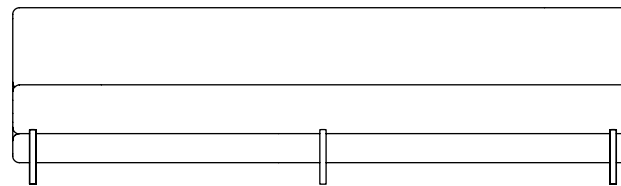

Frame

The epitome of minimalism

normann
C O P E N H A G E N

FOR PRODUCT INFORMATION, SWATCHES + ORDERING: HELLO@RYPEN.COM | 800.560.0554 | WWW.RYPEN.COM

A contemporary dining sofa

Frame is a sofa with a distinctively high seat, making it particularly ideal for dining environments or other areas where a higher seat is desired. The design is the epitome of minimalism, consisting of only two elements: A simple, slightly rounded seat elegantly integrated into the gently angled backrest. Frame draws inspiration from classic American diners, often characterized by smaller booths with quilted dining sofas.

normann
C O P E N H A G E N

Collection Overview

Frame Sofa 80cm
H: 80 x W: 80 x SH: 45 cm

Frame Sofa 165cm
H: 80 x W: 165 x SH: 45 cm

Frame Sofa 200cm
H: 80 x W: 200 x SH: 45 cm

Frame Sofa 280cm
H: 80 x W: 280 x SH: 45 cm

normann
C O P E N H A G E N

Product Facts

Description

Frame is a sofa with a higher seat, making it particularly ideal for dining settings. The design is the epitome of minimalism, comprising only two elements, a simple, rounded seat which is elegantly fitted into the slightly angled backrest. The sofa is made from high-quality PU foam with a wooden reinforcement structure inside and rests on powder-coated steel legs. Frame comes in four lengths.