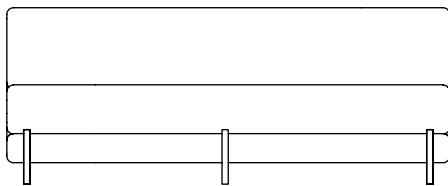

Frame

The epitome of minimalism

normann
C O P E N H A G E N

FOR PRODUCT INFORMATION, SWATCHES + ORDERING: HELLO@RYPEN.COM | 800.560.0554 | WWW.RYPEN.COM

A contemporary dining sofa

Frame is a sofa with a distinctively high seat, making it particularly ideal for dining environments or other areas where a higher seat is desired. The design is the epitome of minimalism, consisting of only two elements: A simple, slightly rounded seat elegantly integrated into the gently angled backrest. Frame draws inspiration from classic American diners, often characterized by smaller booths with quilted dining sofas.

normann
C O P E N H A G E N

Collection Overview

Frame Sofa 80cm
H: 80 x W: 80 x SH: 45 cm

Frame Sofa 165cm
H: 80 x W: 165 x SH: 45 cm

Frame Sofa 200cm
H: 80 x W: 200 x SH: 45 cm

Frame Sofa 280cm
H: 80 x W: 280 x SH: 45 cm

normann
C O P E N H A G E N

Product Facts

Description

Frame is a sofa with a higher seat, making it particularly ideal for dining settings. The design is the epitome of minimalism, comprising only two elements, a simple, rounded seat which is elegantly fitted into the slightly angled backrest. The sofa is made from high-quality PU foam with a wooden reinforcement structure inside and rests on powder-coated steel legs. Frame comes in four lengths.