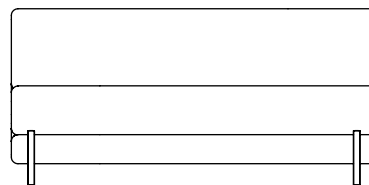

Frame

The epitome of minimalism

normann
C O P E N H A G E N

FOR PRODUCT INFORMATION, SWATCHES + ORDERING: HELLO@RYPEN.COM | 800.560.0554 | WWW.RYPEN.COM

A contemporary dining sofa

Frame is a sofa with a distinctively high seat, making it particularly ideal for dining environments or other areas where a higher seat is desired. The design is the epitome of minimalism, consisting of only two elements: A simple, slightly rounded seat elegantly integrated into the gently angled backrest. Frame draws inspiration from classic American diners, often characterized by smaller booths with quilted dining sofas.

normann
C O P E N H A G E N

Collection Overview

Frame Sofa 80cm
H: 80 x W: 80 x SH: 45 cm

Frame Sofa 165cm
H: 80 x W: 165 x SH: 45 cm

Frame Sofa 200cm
H: 80 x W: 200 x SH: 45 cm

Frame Sofa 280cm
H: 80 x W: 280 x SH: 45 cm

normann
C O P E N H A G E N

Product Facts

Description

Frame is a sofa with a higher seat, making it particularly ideal for dining settings. The design is the epitome of minimalism, comprising only two elements, a simple, rounded seat which is elegantly fitted into the slightly angled backrest. The sofa is made from high-quality PU foam with a wooden reinforcement structure inside and rests on powder-coated steel legs. Frame comes in four lengths.