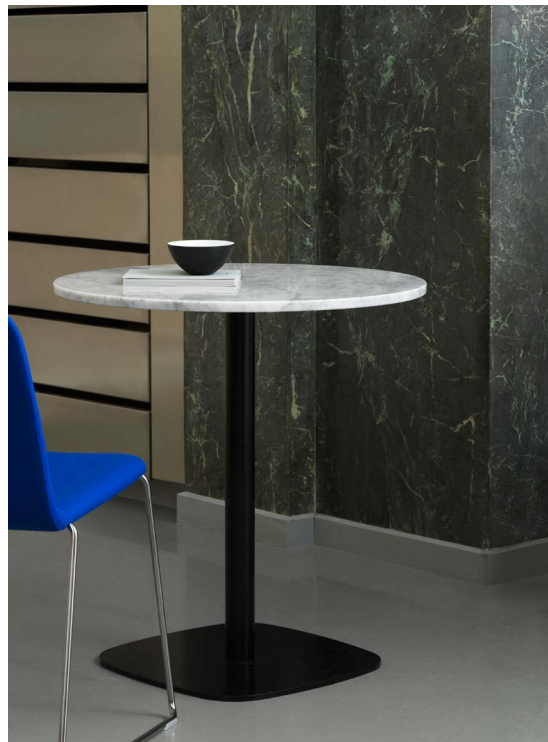

normann
C O P E N H A G E N