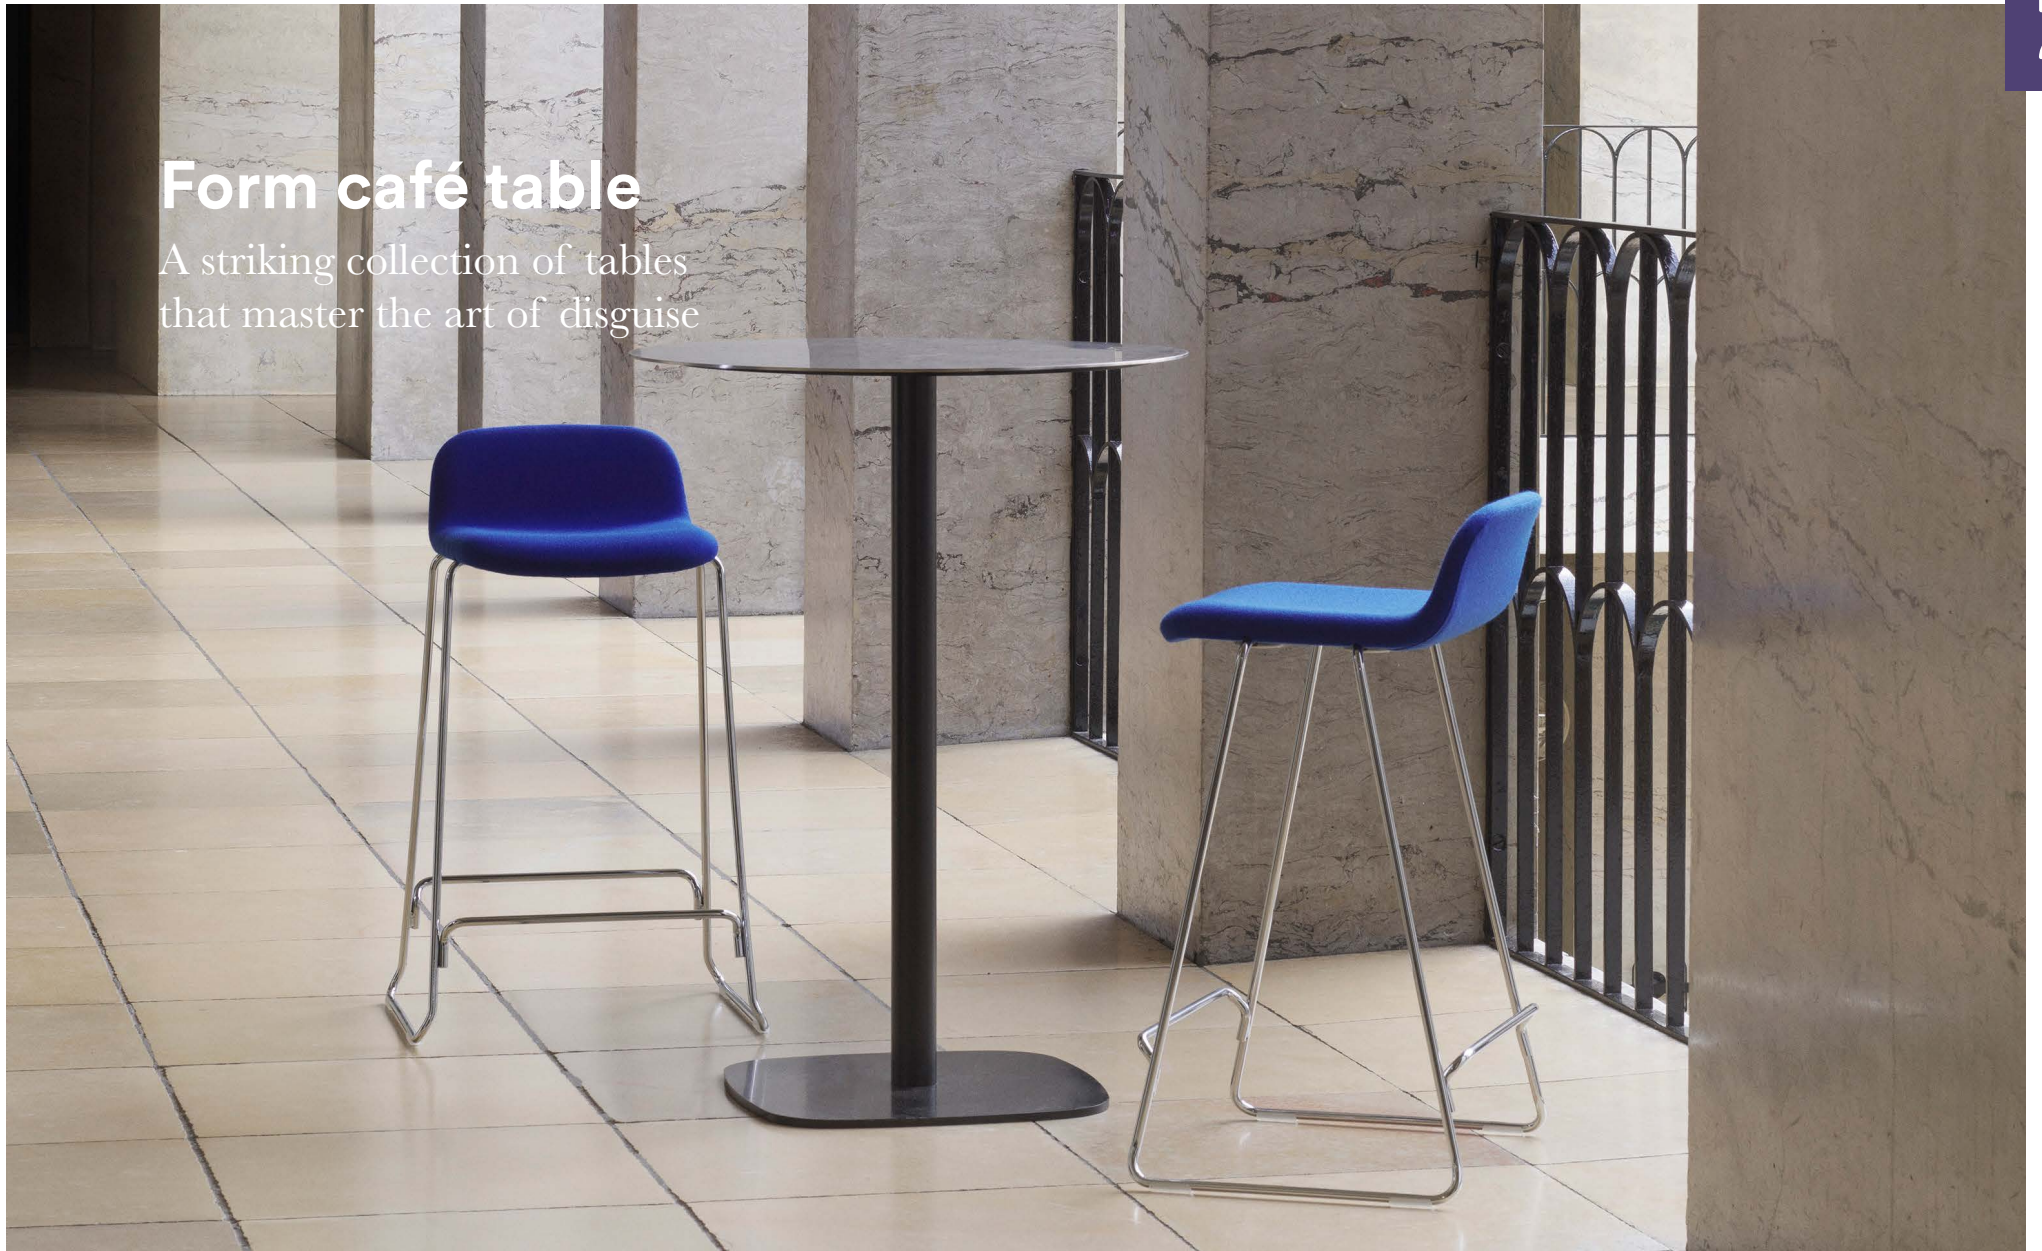

Form café table

A striking collection of tables
that master the art of disguise

normann
C O P E N H A G E N

FOR PRODUCT INFORMATION, SWATCHES + ORDERING: HELLO@RYPEN.COM | 800.560.0554 | WWW.RYPEN.COM