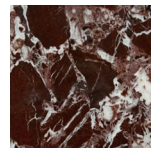

Description

Dit Table is an expressive design with a simple construction. A stone tabletop rests on three chubby, powder coated steel legs. Dit Table can be customized to any taste or space, as implied by its name, Dit, the Danish word for "your". Choose between six different base colors and ten different stone tabletops, a total of 60 possible combinations, to create your very own table.

Design

Normann Copenhagen / 2023

Material

Stone and steel

Construction

The Dit Table comprises three robust legs in powder-coated steel and a tabletop in stone. The legs can be obtained in six distinct colors, while the tabletop is obtainable in ten different types of stone, yielding a total of 60 combinations. The table is delivered in two boxes, one for the frame and one for the marble top plate.

Brown

Bright Blue

Bright Red

Light Green

Top

White Carrara

Travertine Light

Travertine Silver

Portoro Gold

Nero Marquina

Rosso Levanto

Emerald Onyx

Verde Marina

Honey Onyx

Blue Diamond

normann