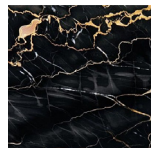

Description

Dit Table is an expressive design with a simple construction. A stone tabletop rests on three chubby, powder coated steel legs. Dit Table can be customized to any taste or space, as implied by its name, Dit, the Danish word for "your". Choose between six different base colors and ten different stone tabletops, a total of 60 possible combinations, to create your very own table.

Design

Normann Copenhagen / 2023

Material

Stone and steel

Construction

The Dit Table comprises three robust legs in powder-coated steel and a tabletop in stone. The legs can be obtained in six distinct colors, while the tabletop is obtainable in ten different types of stone, yielding a total of 60 combinations. The table is delivered in two boxes, one for the frame and one for the marble top plate.

Brown

Bright Blue

Bright Red

Light Green

Top

White Carrara

Travertine Light

Travertine Silver

Portoro Gold

Nero Marquina

Rosso Levanto

Emerald Onyx

Verde Marina

Honey Onyx

Blue Diamond

normann