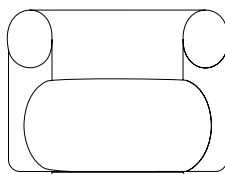

## A chair collection that is a study in softness

A visually characteristic design, the Burra collection demanded an equally characteristic name. Short for burrata, the round and famously soft Italian cheese, Burra invites you into its enveloping embrace with its exceptionally comfortable seat and pleasant aesthetic. As implied by its name, the design is a study in softness. Distinguished by its accentuated round seat and enveloping back and armrest, the plump design offers meticulous seating comfort while the charismatic appearance makes a compelling impact in any setting.

## Collection Overview

**Burra Lounge Chair**

H: 72,5 x W: 95 x D: 79,5 x SH: 42,5 cm

**Burra Lounge Chair w. Return**

H: 72,5 x W: 95 x D: 79,5 x SH: 42,5 cm

**normann**  
C O P E N H A G E N