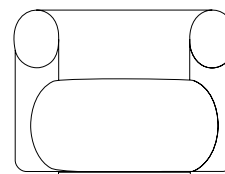

## Collection Overview

**Burra Lounge Chair**

H: 72,5 x W: 95 x D: 79,5 x SH: 42,5 cm

**Burra Lounge Chair w. Return**

H: 72,5 x W: 95 x D: 79,5 x SH: 42,5 cm

**normann**  
C O P E N H A G E N

### Description

Burra is a sculptural lounge chair with a characteristic soft expression. The rounded seat is fitted with a swivel function with the possibility of an optional return swivel function for additional mobility. Burra is crafted for maximum comfort. Inside, a steel reinforcement structure provides stability and strength, while a combination of elastic bands, hard molded foam and soft molded foam ensures soft seating comfort.