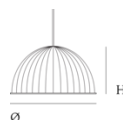

MUUTO

FOR PRODUCT INFORMATION, SWATCHES + ORDERING: HELLO@RYPEN.COM | 800.560.0554 | WWW.RYPEN.COM

Under The Bell Pendant Lamp

Dimensions

Ø 21.7"	
Length:	55 cm / 21.7"
Height:	31 cm / 12.2"
Width:	55 cm / 21.7"
Diameter:	55 cm / 21.7"
Cord Length:	500 cm / 196.9"

Ø 32.25"	
Length:	82 cm / 32.3"
Height:	46 cm / 18.1"
Width:	82 cm / 32.3"
Diameter:	82 cm / 32.25"
Cord Length:	500 cm / 196.9"

Ready-to-ship

Black	
Grey	
White Mélange	

Lamp rating

	Ø 21.7"	Ø 32.25"
Voltage	120V	120V
Frequency	60Hz	60Hz
IP Rating	IP20	IP20
Socket	1 x E26 Max. 30W; self-ballasted CFL Max. 60W; Incandescent, Type A Max. 11W; Self-ballasted LED	1 x E26 Max. 30W; self-ballasted CFL Max. 60W; Incandescent, Type A Max. 11W; Self-ballasted LED