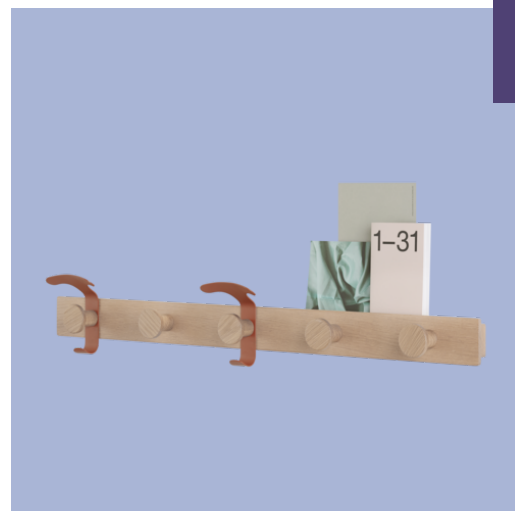

— Sam Hecht & Kim Colin

Designed by	Sam Hecht & Kim Colin / 2020
About the designer	Sam Hecht and Kim Colin founded their studio Industrial Facility in 2002. Their designs reflect both a meticulous attention to detail and a thoughtful consideration of context, creating beauty out of utility in the products, furniture and exhibitions they design. Both Hecht and Colin have been awarded Royal Designers for Industry by the Royal Society for the Encouragement of Arts, Manufactures and Commerce.
Environment	Indoor
Country of Production	Vietnam
Preassembled	Yes - Mount to wall.
Description	Designed with Scandinavian materiality at its heart, the Avail Coat Rack brings the ideas of simplicity and functionality into the modern home. The design features 2 metal hooks that can be rearranged forever while also bringing hints of color to the form, allowing for the Avail Coat Rack to evolve as time passes while holding smaller objects on its minute plateau.
Material	Rack and dots in FSC™-certified (FSC-C028824) oak that is either oiled or lacquered. Hooks in powder-coated steel.
Cleaning & Care	Clean the rack with a damp cloth. If necessary, only use a mild detergent or washing up liquid and not concentrated. Always wipe with a dry cloth afterwards. To minimize the risk of stains and marks, liquid, grease etc. should be removed straight away.

MUUTO

Avail Coat Rack

Dimensions

Length: 87,5 cm / 34.4"
Height: 7 cm / 2.7"
Width: 3,8 cm / 1.5"

Ready-to-ship

Grey/Grey
Oak/Grey
Oak/Copper Brown
Oak/Black

Tests, Labels & Certifications

Eco-Labels & Certificates