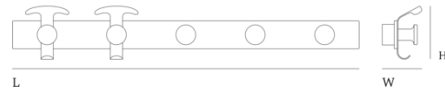

— Sam Hecht & Kim Colin

Designed by	Sam Hecht & Kim Colin / 2020
About the designer	Sam Hecht and Kim Colin founded their studio Industrial Facility in 2002. Their designs reflect both a meticulous attention to detail and a thoughtful consideration of context, creating beauty out of utility in the products, furniture and exhibitions they design. Both Hecht and Colin have been awarded Royal Designers for Industry by the Royal Society for the Encouragement of Arts, Manufactures and Commerce.
Environment	Indoor
Country of Production	Vietnam
Preassembled	Yes - Mount to wall.
Description	Designed with Scandinavian materiality at its heart, the Avail Coat Rack brings the ideas of simplicity and functionality into the modern home. The design features 2 metal hooks that can be rearranged forever while also bringing hints of color to the form, allowing for the Avail Coat Rack to evolve as time passes while holding smaller objects on its minute plateau.
Material	Rack and dots in FSC™-certified (FSC-C028824) oak that is either oiled or lacquered. Hooks in powder-coated steel.
Cleaning & Care	Clean the rack with a damp cloth. If necessary, only use a mild detergent or washing up liquid and not concentrated. Always wipe with a dry cloth afterwards. To minimize the risk of stains and marks, liquid, grease etc. should be removed straight away.

MUUTO

Avail Coat Rack

Dimensions

Length: 87,5 cm / 34.4"
Height: 7 cm / 2.7"
Width: 3,8 cm / 1.5"

Ready-to-ship

Grey/Grey
Oak/Grey
Oak/Copper Brown
Oak/Black

Tests, Labels & Certifications

Eco-Labels & Certificates