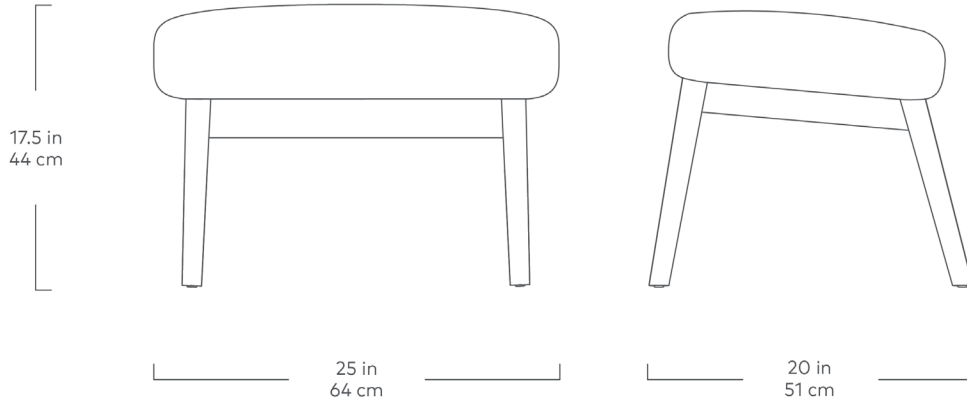

Baltic Ottoman

- Solid wood base is ash or walnut.
- Solid ash base is 100% FSC®-Certified in support of responsible forest management (FSC® 092551).
- Ottoman cushion is crafted with high resiliency medium density polyurethane foam.
- Webbed suspension system for comfort.
- Designed for use as a foot rest. Not intended for use as a standalone seat.
- Wood is a natural material, with variations in grain pattern and colour that make each design unique.
- Bumpers on the bottom of base to protect hardwood floors.
- Oil-based clear coat finish.
- Manufactured to meet California TB117-2013 and U.S. CPSC fire safety standards without the use of flame retardant additives in the upholstery foam.
- All fabric is California TB117-2013 certified and double rub tested.
- Our leathers have been chosen for their raw, natural beauty. They may have distinct surface characteristics, natural markings, and colour variations which differ from hide to hide and from one product to another, making each leather product unique.