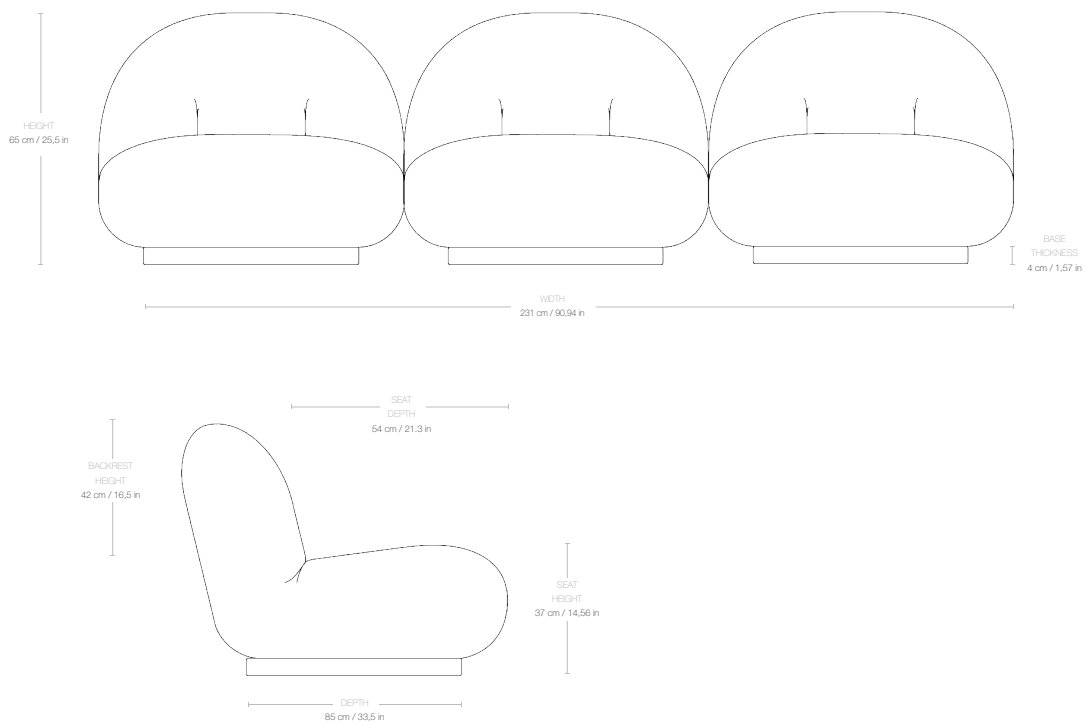

Pacha Sofa, Fully Upholstered, 3- Seater

Designed by Pierre Paulin - 1975

ITEM NUMBER

31732

DESCRIPTION

When the Pacha Collection was designed in 1975, it replaced the austerity of post-war design with a more organic approach, reflecting the changing design style of the time. A joyful modernist, Paulin's low-slung pieces provided a new laid-back perspective on life and his forward-looking, eclectic and sculptural approach to furniture design instantly caught the mood of the swinging 60's. The Pacha sofa is fully upholstered, has a painted wood base and is available with a fixed base or returning swivel base.

Materials & Finishes

BASE FINISH

Black Semi Matt (RAL 9005 / Gloss 10) , Pearl Gold (RAL 1035 Pearl beige / Gloss 10)

Dimensions

WIDTH	231 cm / 90,94 in
DEPTH	85 cm / 33,5 in
HEIGHT	65 cm / 25,5 in
SEAT DEPTH	54 cm / 21,3 in
SEAT HEIGHT	37 cm / 14,56 in
BACKREST HEIGHT	42 cm / 16,5 in

Weight

TOTAL WEIGHT	78 kg / 171,96 lbs
--------------	--------------------

Upholstery Consumption

X 140 CM FABRIC WIDTH / X 55 IN FABRIC WIDTH

FABRIC CONSUMPTION	840 cm / 330,7 in
--------------------	-------------------

Packaging

NUMBER OF PARCELS	3
PACKAGING 1	
PACKAGING LENGTH	120 cm / 47,24 in
PACKAGING WIDTH	80 cm / 31,49 in
PACKAGING HEIGHT	85 cm / 33,46 in
PACKAGING WEIGHT	14,5 kg / 31,96 lbs
GROSS WEIGHT	40,5 kg / 89,28 lbs