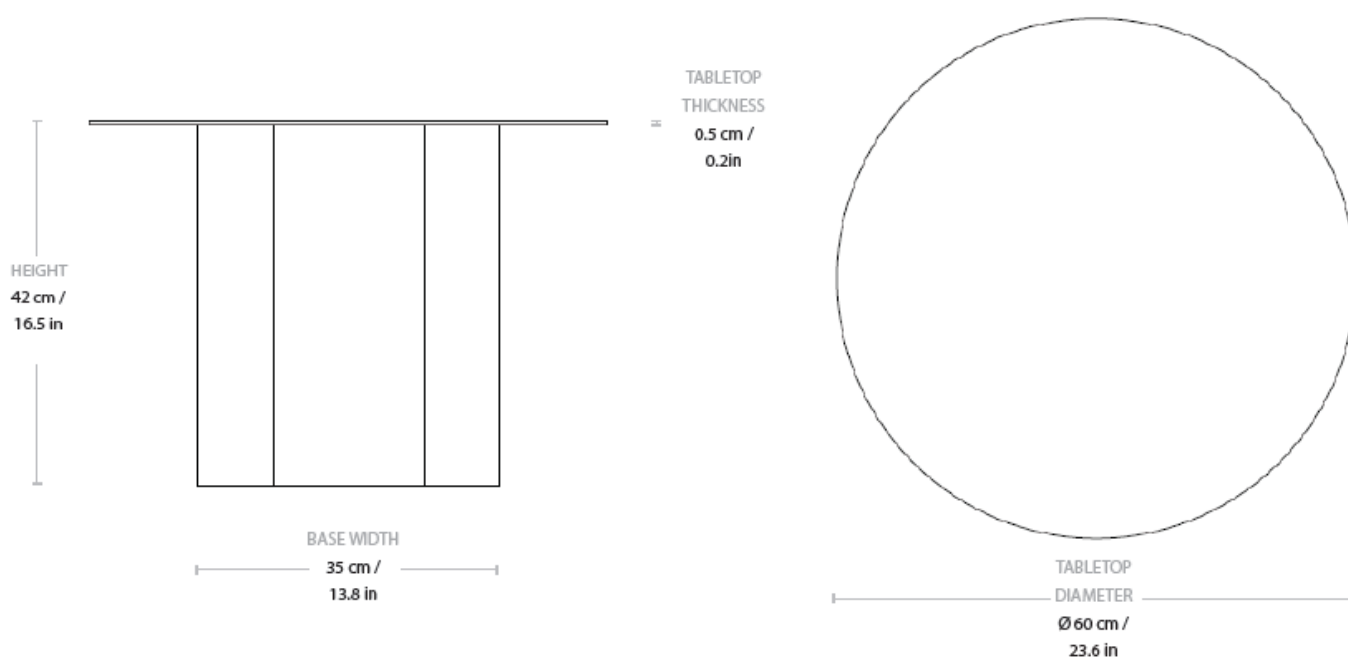

The collection brings personality to private settings and an intriguing sense of weight and tactility to public and hospitality spaces, where its resilient surfaces offer exceptional levels of durability. The varying heights and diameters within the Epic Table Collection mean a single monochromatic table can stand alone or be combined in dynamic clusters of varying material, height and color.

Materials & Finishes

COLOR AND FINISH

Earthy Red, Misty Gray, Midnight Black

MATERIALS

Stainless steel, Galvanized steel

Dimensions

TABLETOP DIAMETER	60 cm / 23.6 in
BASE WIDTH	35 cm / 13.8 in
HEIGHT	42 cm / 16.5 in
TABLETOP THICKNESS	0.5 cm / 0.2 in

Weight

TOTAL WEIGHT	22 kg / 48.5 lbs
BASE WEIGHT	10 kg / 22 lbs
TABLETOP WEIGHT	12 kg / 26.5 lbs

Packaging

NUMBER OF PARCELS	2
PARCEL 1	
PACKAGING LENGTH	39.4 cm / 15.5 in
PACKAGING WIDTH	31.3 cm / 12.3 in
PACKAGING HEIGHT	44.5 cm / 17.5 in
PACKAGING WEIGHT	1 kg / 2.2 lbs
PARCEL 2	
PACKAGING LENGTH	75 cm / 29.5 in
PACKAGING WIDTH	75 cm / 29.5 in
PACKAGING HEIGHT	6 cm / 2.4 in
PACKAGING WEIGHT	5.9 kg / 13 lbs
GROSS WEIGHT	50.9 kg / 112.2 lbs