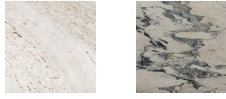

Doric Coffee Table - Rectangular

GamFratesi - 2022

ITEM NUMBER	Doric Coffee Table - Rectangular, White Travertine Doric Coffee Table - Rectangular, Electric Grey	10109926 10112571
DESCRIPTION	<p>The defining feature of the Doric Table is the inward curve of the legs, the result of material subtraction from a simple shape. What could have been a monolithic, hard-edged profile is given lightness and softness by carving into each of its four legs – a contemporary reinterpretation of the fluted detailing often found in the Doric column. As well as balancing historic and contemporary, the table is both curved and geometric, hard and soft, with the rectangular form of the tabletop counterbalanced by its gently rounded corners and the decorative contours of the carved legs.</p>	

Materials & Finishes

TABLE TOP FINISH

White Traverine stone, Electric Grey Stone

STRUCTURE AND LEGS FINISH

White Traverine stone, Electric Grey Stone

MATERIALS

Travertine, Ceramic

Dimensions