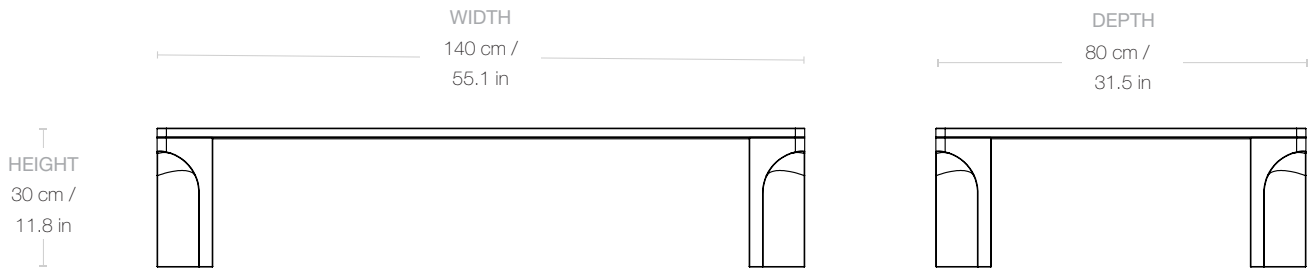

Doric Coffee Table - Rectangular

GamFratesi - 2022

ITEM NUMBER	Doric Coffee Table - Rectangular, White Travertine Doric Coffee Table - Rectangular, Electric Grey	10109926 10112571
DESCRIPTION	<p>The defining feature of the Doric Table is the inward curve of the legs, the result of material subtraction from a simple shape. What could have been a monolithic, hard-edged profile is given lightness and softness by carving into each of its four legs – a contemporary reinterpretation of the fluted detailing often found in the Doric column. As well as balancing historic and contemporary, the table is both curved and geometric, hard and soft, with the rectangular form of the tabletop counterbalanced by its gently rounded corners and the decorative contours of the carved legs.</p>	

Materials & Finishes

TABLE TOP FINISH

White Traverine stone, Electric Grey Stone

STRUCTURE AND LEGS FINISH

White Traverine stone, Electric Grey Stone

MATERIALS

Travertine, Ceramic

Dimensions

WIDTH	140 cm / 55.1 in
DEPTH	80 cm / 31.5 in
HEIGHT	30 cm / 11.8 in
TABLE TOP THICKNESS	2 cm / 0.8 in

Weight

TOTAL WEIGHT	105 kg / 232 lbs
--------------	------------------

Number of parcels	1
PACKAGING LENGTH	151 cm / 59.5 in
PACKAGING WIDTH	95 cm / 37.4 in
PACKAGING HEIGHT	48 cm / 18.9 in
PACKAGING WEIGHT	60 kg / 132 lbs
GROSS WEIGHT	165 kg / 364 lbs