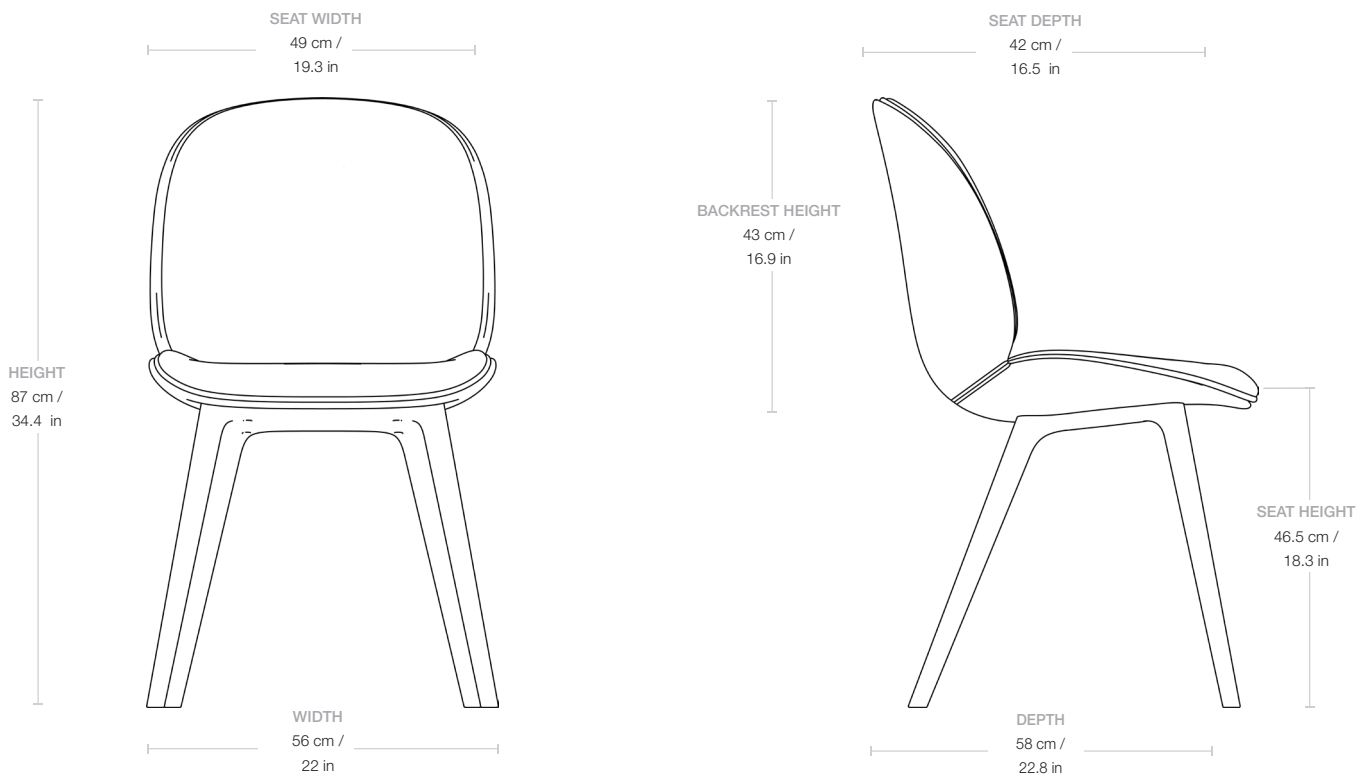


Beetle Dining Chair - Fully Upholstered - Black Plastic Base

Designed by GamFratesi - 2013

ITEM NUMBER

30075

DESCRIPTION

Now available in a Full Plastic edition, the Beetle Dining Chair has an authentic look that adds warmth to any interior. With an eye for details, GamFratesi has found the perfect shape where every line and curve has been designed to give the perfect balance to the chair.

Materials & Finishes

BASE FINISH

Black

MATERIALS

51% recycled PP/49% virgin PP, 51% recycled HDPE/49% virgin HDPE, CMHR foam, fabric or leather upholstery

Dimensions

WIDTH	56 cm / 22 in
DEPTH	58 cm / 22.8 in
HEIGHT	87 cm / 34.3 in
SEAT WIDTH	49 cm / 19.3 in
SEAT DEPTH	42 cm / 16.5 in
SEAT HEIGHT	46.5 cm / 18.3 in
BACKREST HEIGHT	43 cm / 16.9 in

Weight

TOTAL WEIGHT	8.6 kg / 19 lbs
LEGS WEIGHT	2.6 kg / 5.7 lbs
SHELL WEIGHT	6 kg / 13.2 lbs

Upholstery Consumption

FABRIC

X 140 CM FABRIC WIDTH / X 55 IN FABRIC WIDTH

FULLY UPHOLSTERED, SAME PIPING	110 cm / 43.3 in
FULLY UPHOLSTERED, DIFFERENT PIPING	120 cm / 47.2 in
PIPING	12 cm / 4.7 in
FRONT UPHOLSTERY - 1PCS	63 cm / 24.8 in
FRONT UPHOLSTERY - 2+ PCS	60 cm / 23.6 in
SEAT UPHOLSTERY - 1PCS	60 cm / 23.6 in
FRONT UPHOLSTERY - 2+ PCS	30 cm / 11.8 in
BACK SIDE UPHOLSTERY	81 cm / 31.9 in

NUMBER OF PARCELS	1
PACKAGING LENGTH	59 cm / 23 in
PACKAGING WIDTH	58 cm / 22.8 in
PACKAGING HEIGHT	92 cm / 36.2 in
PACKAGING WEIGHT	2.5 kg / 5.5 lbs
GROSS WEIGHT	11.1 kg / 24.5 lbs

Test & Certifications